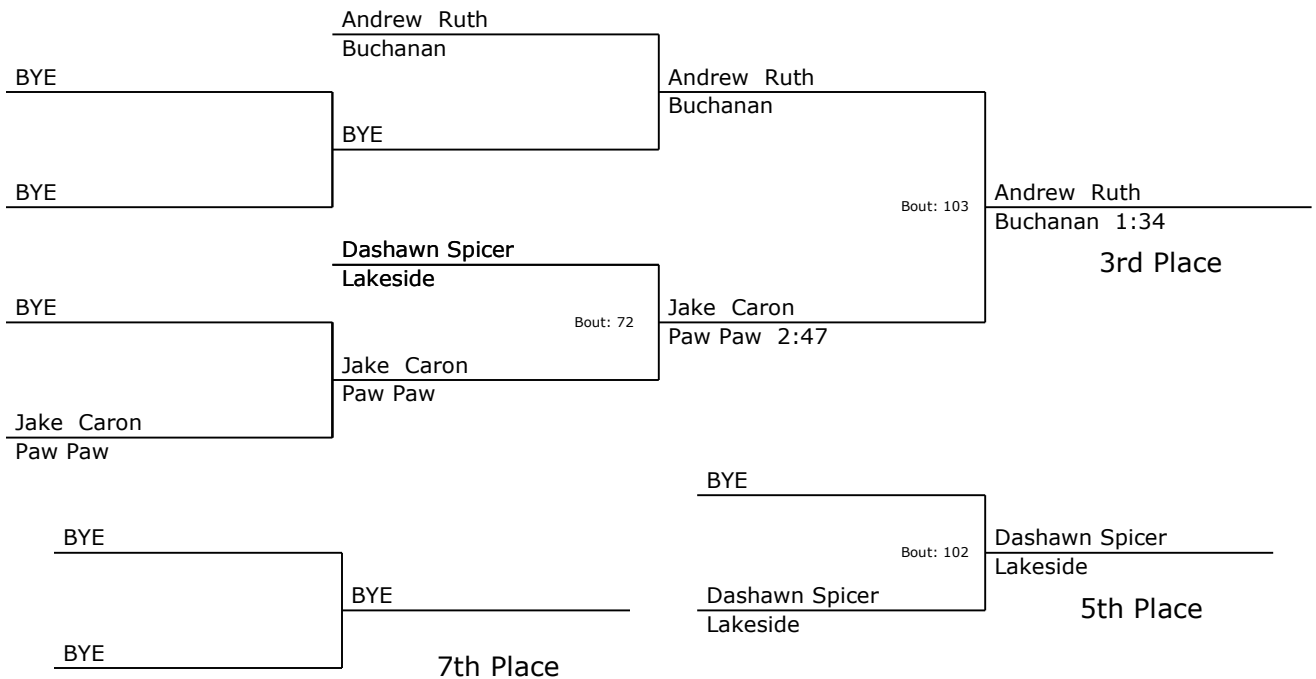

Weight: 135

12/30/2017

2017 Horseshoe Classic

Weight: 140

12/30/2017

2017 Horseshoe Classic

Weight: 145

12/30/2017