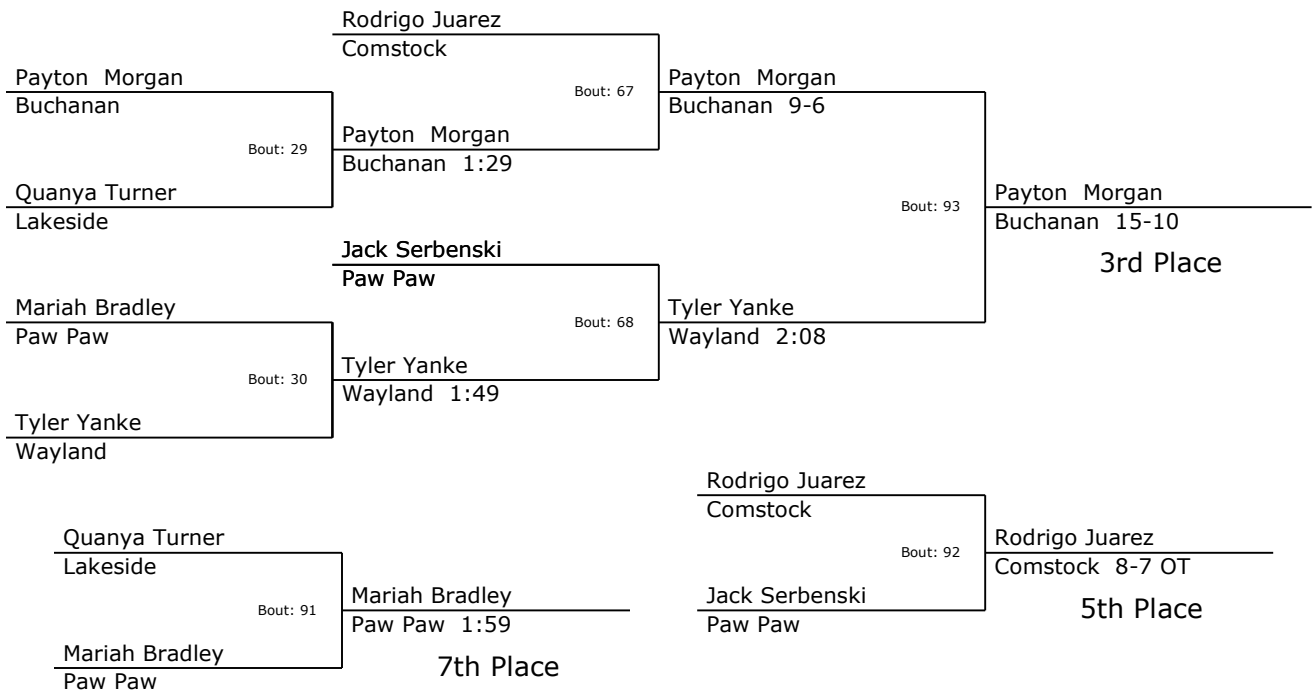

2017 Horseshoe Classic

Weight: 125

12/30/2017