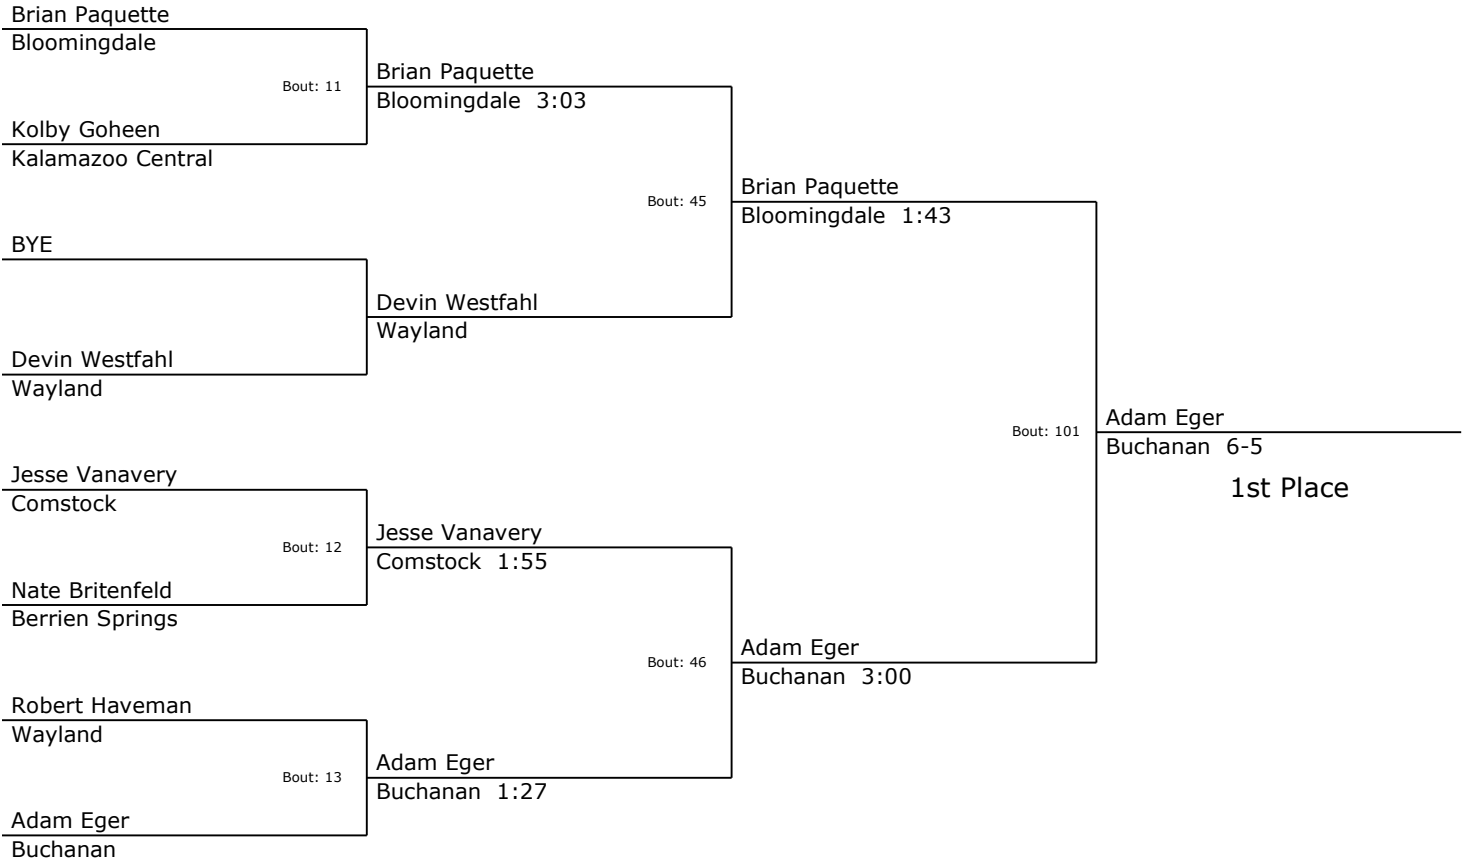

2017 Horseshoe Classic

Weight: 135

12/30/2017