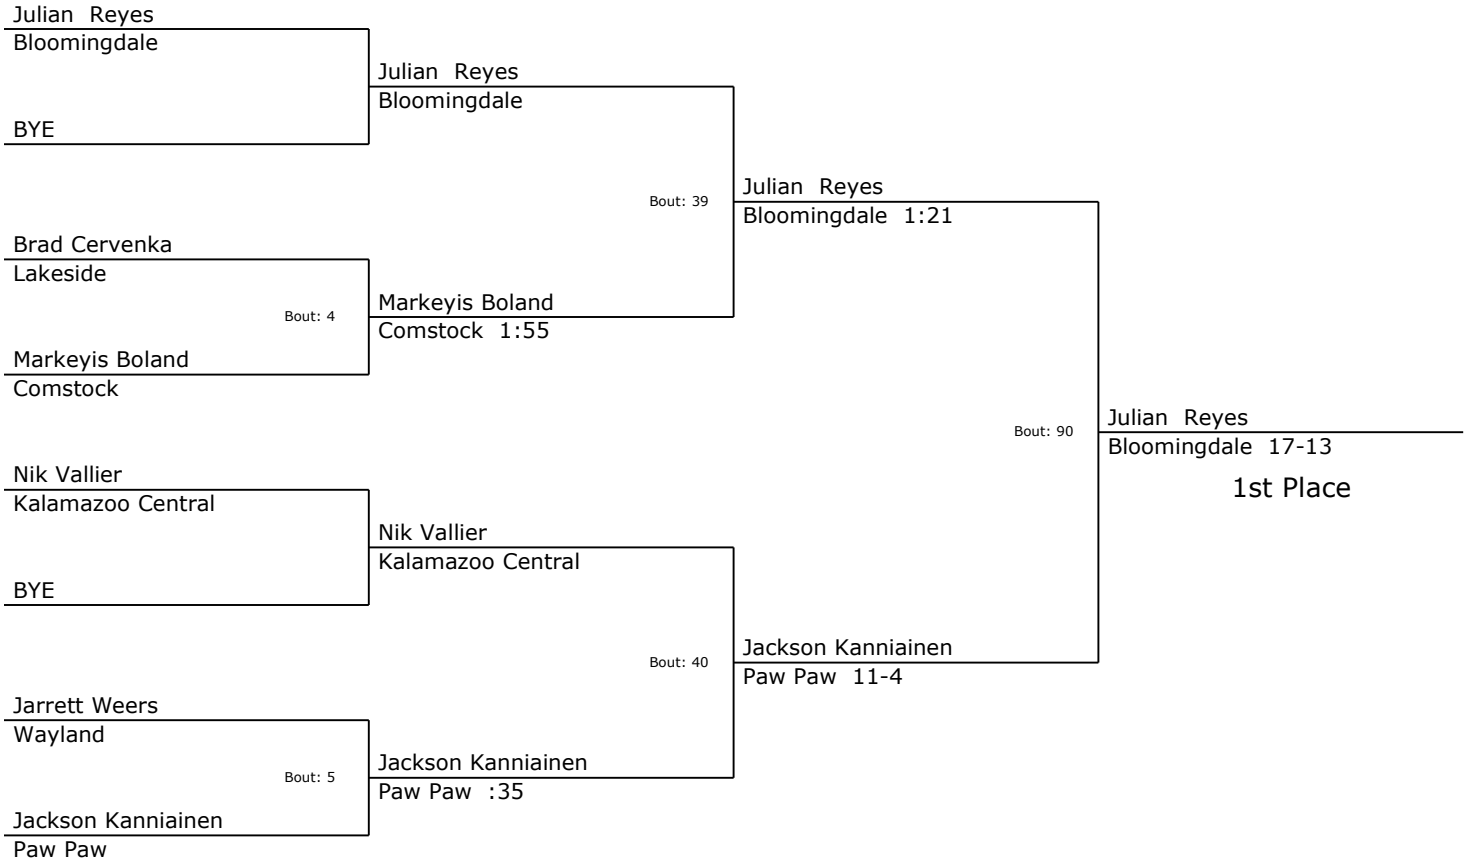

2017 Horseshoe Classic

Weight: 119

12/30/2017