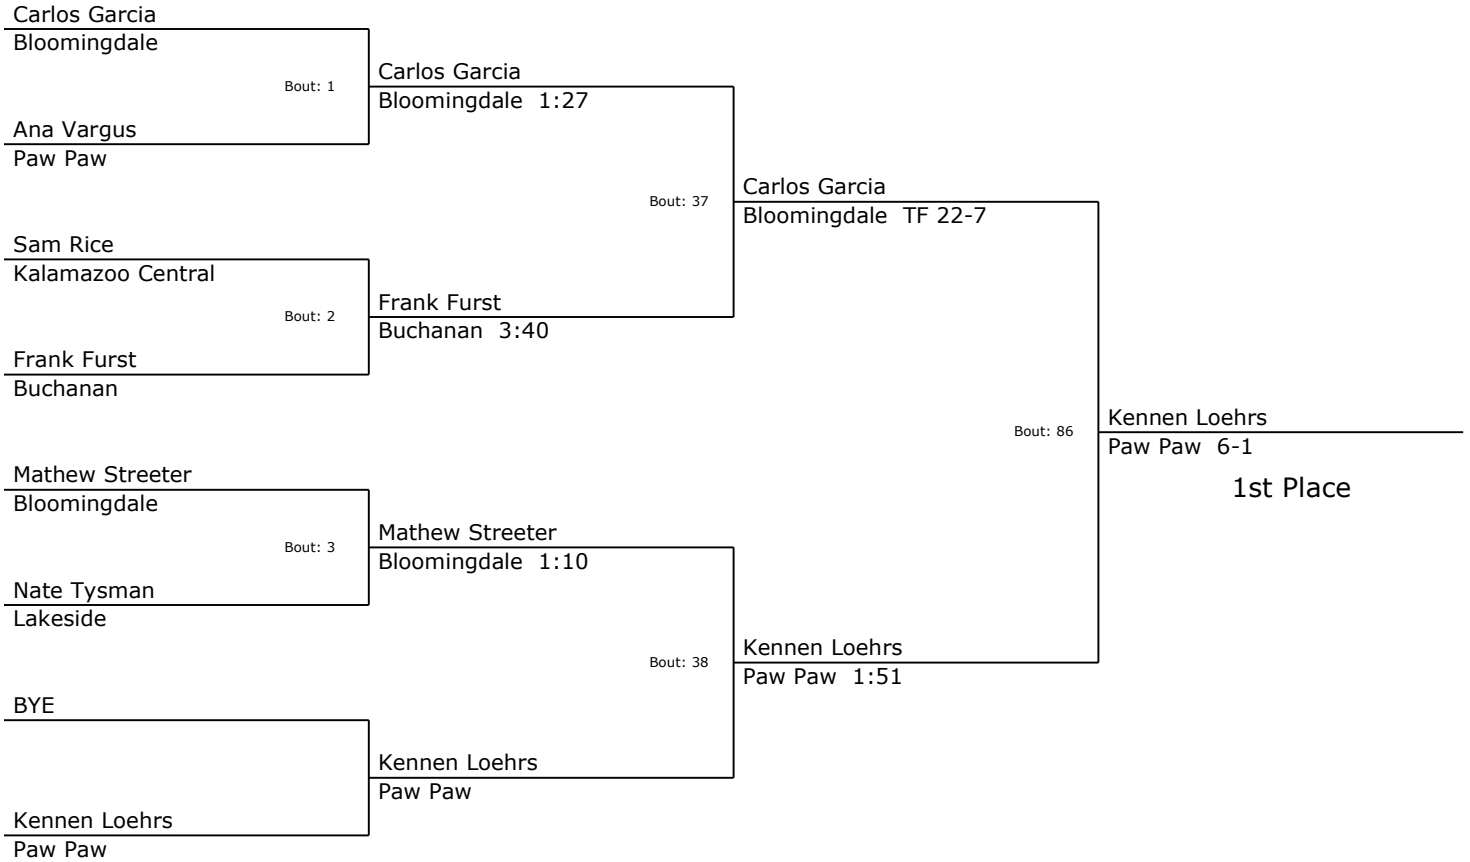

2017 Horseshoe Classic

Weight: 103

12/30/2017

2017 Horseshoe Classic

Weight: 112

12/30/2017

2017 Horseshoe Classic

Weight: 119

12/30/2017

2017 Horseshoe Classic

Weight: 125

12/30/2017

2017 Horseshoe Classic

Weight: 130

12/30/2017

2017 Horseshoe Classic