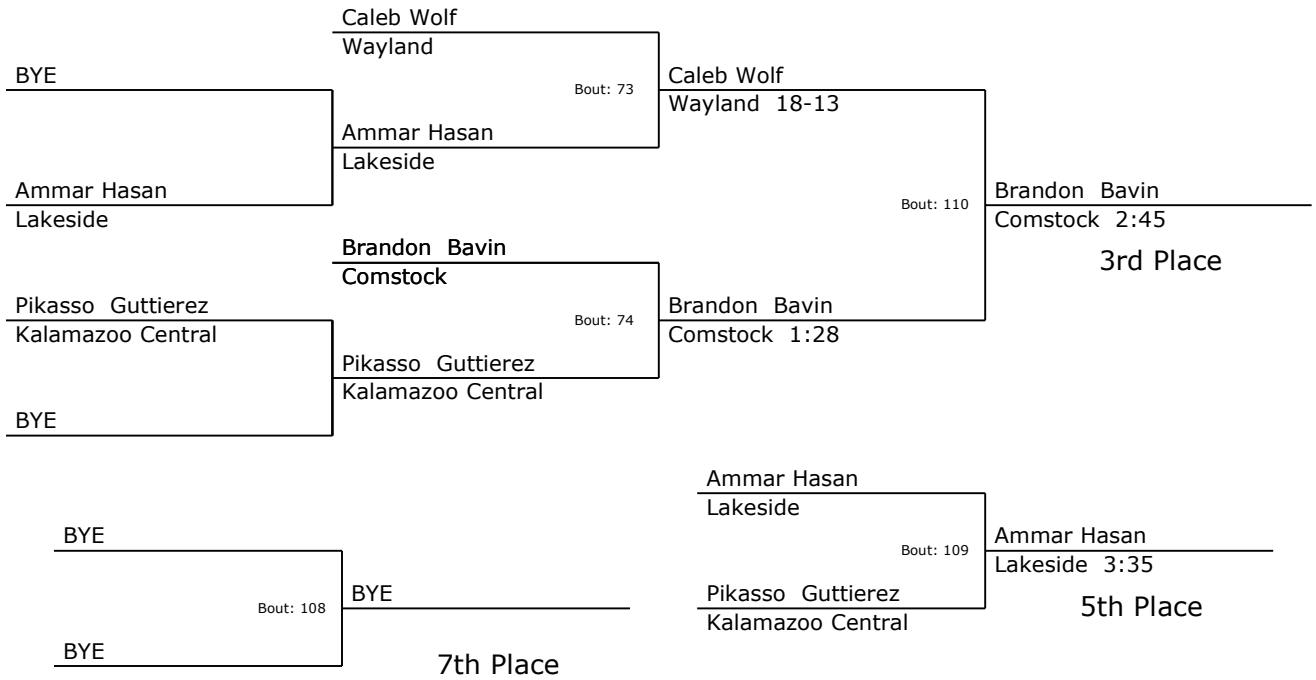

2017 Horseshoe Classic

Weight: 152

12/30/2017