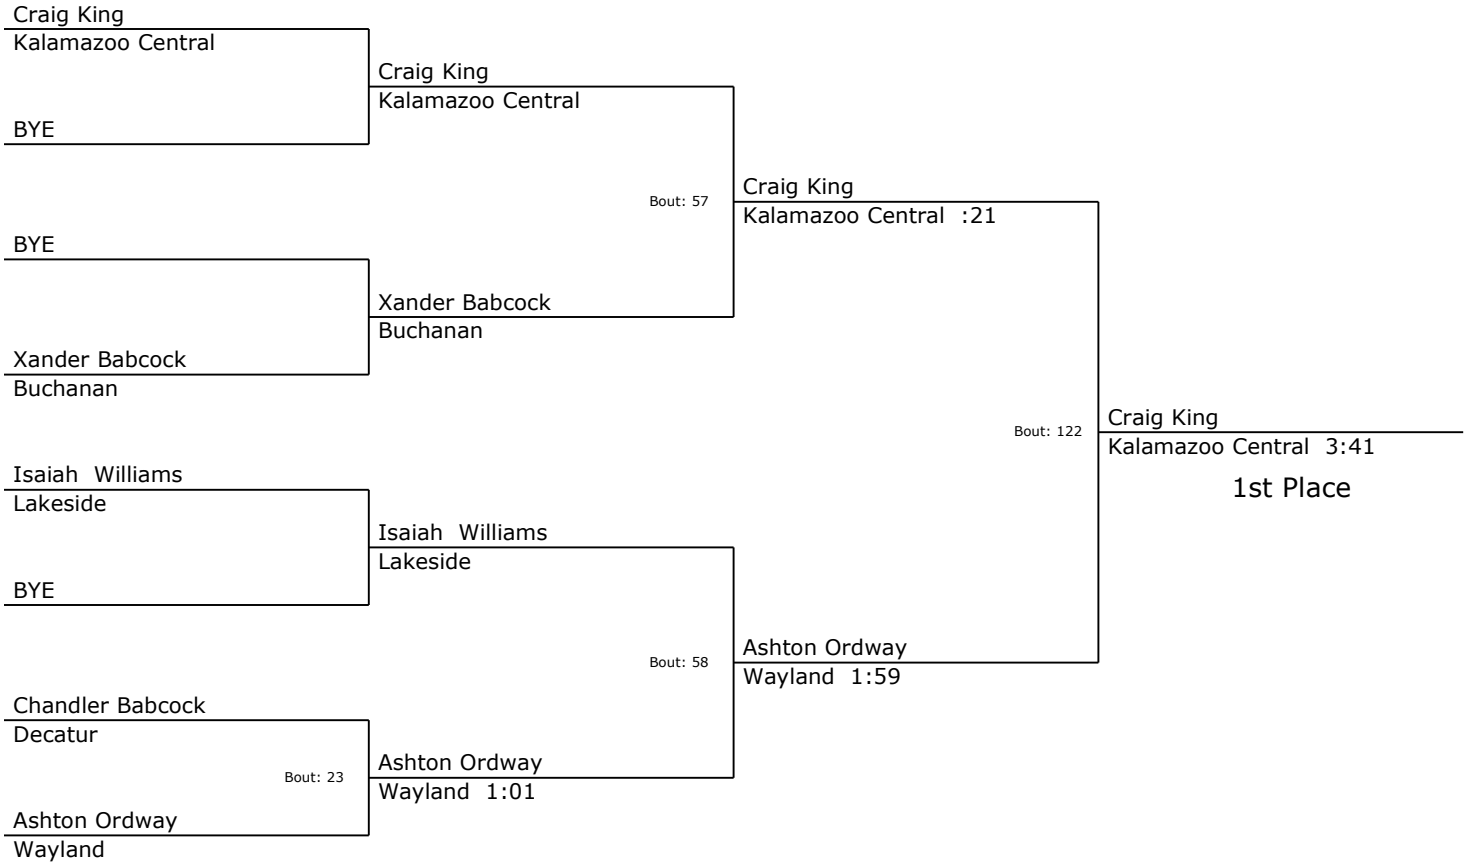

2017 Horseshoe Classic

Weight: 189

12/30/2017