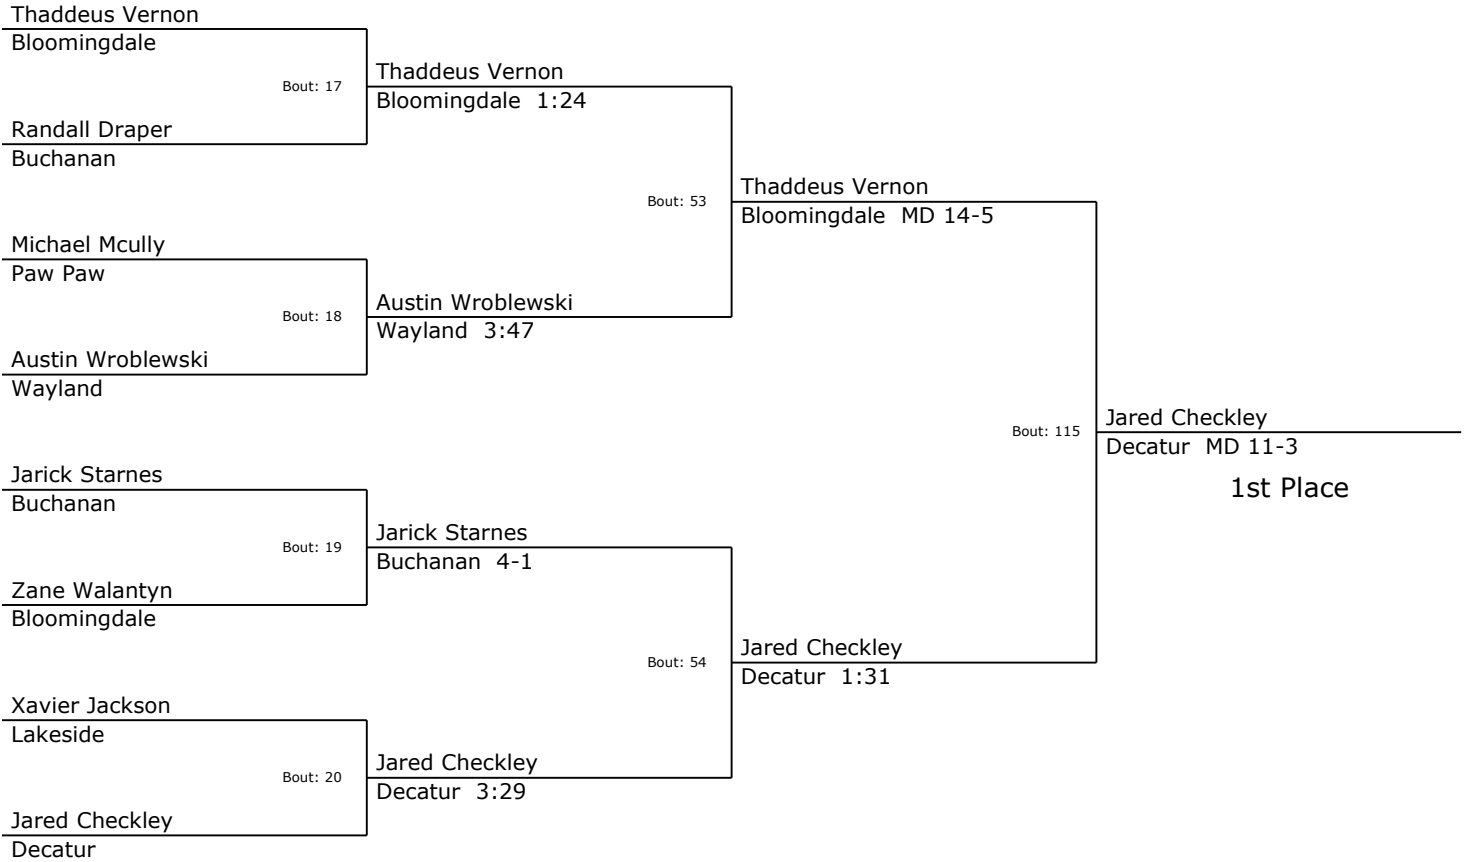

2017 Horseshoe Classic

Weight: 152

12/30/2017

2017 Horseshoe Classic

Weight: 160

12/30/2017

2017 Horseshoe Classic

Weight: 171