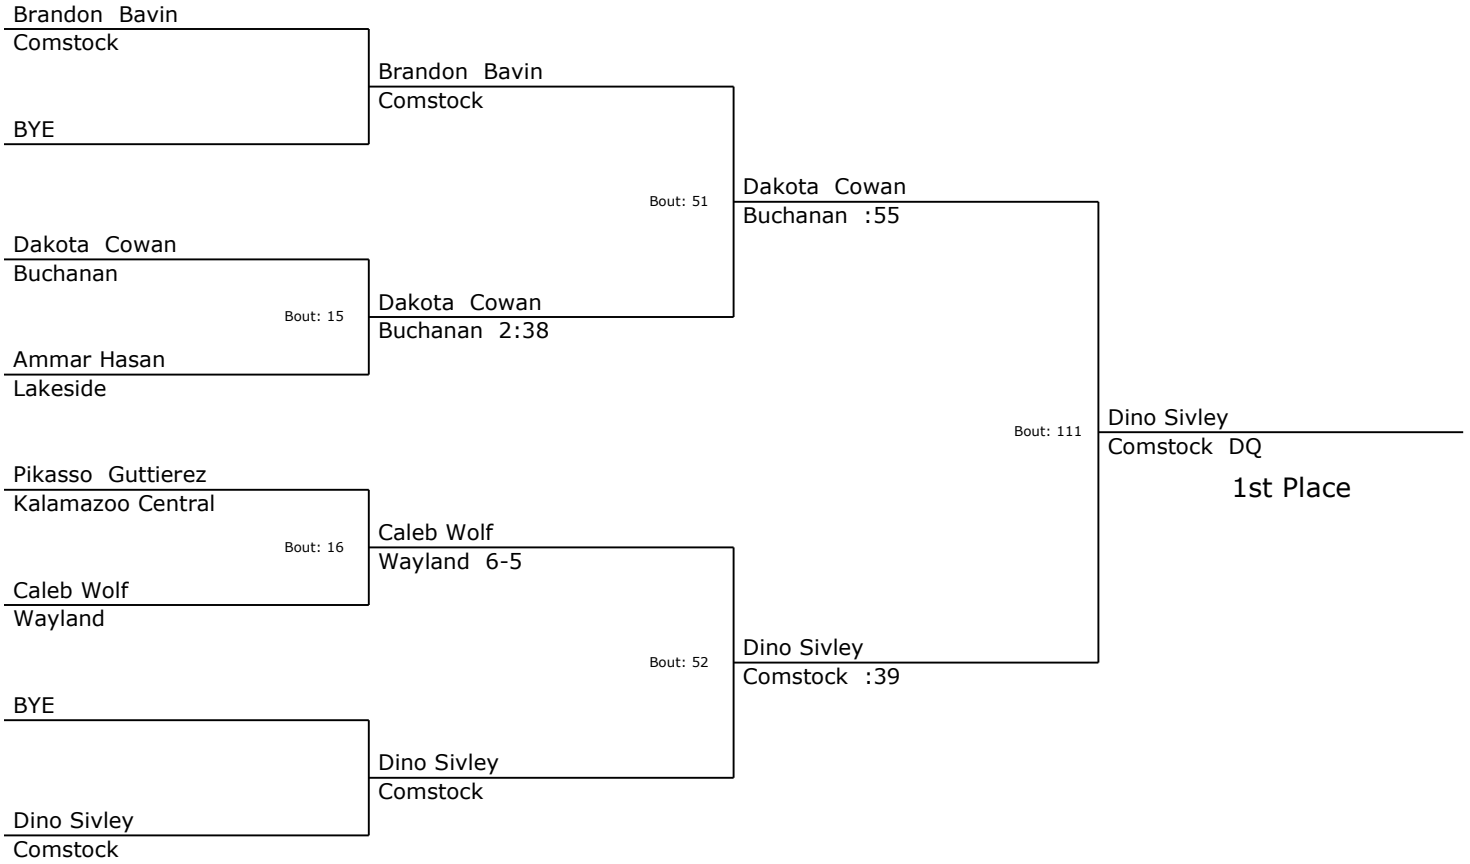

2017 Horseshoe Classic

Weight: 152

12/30/2017