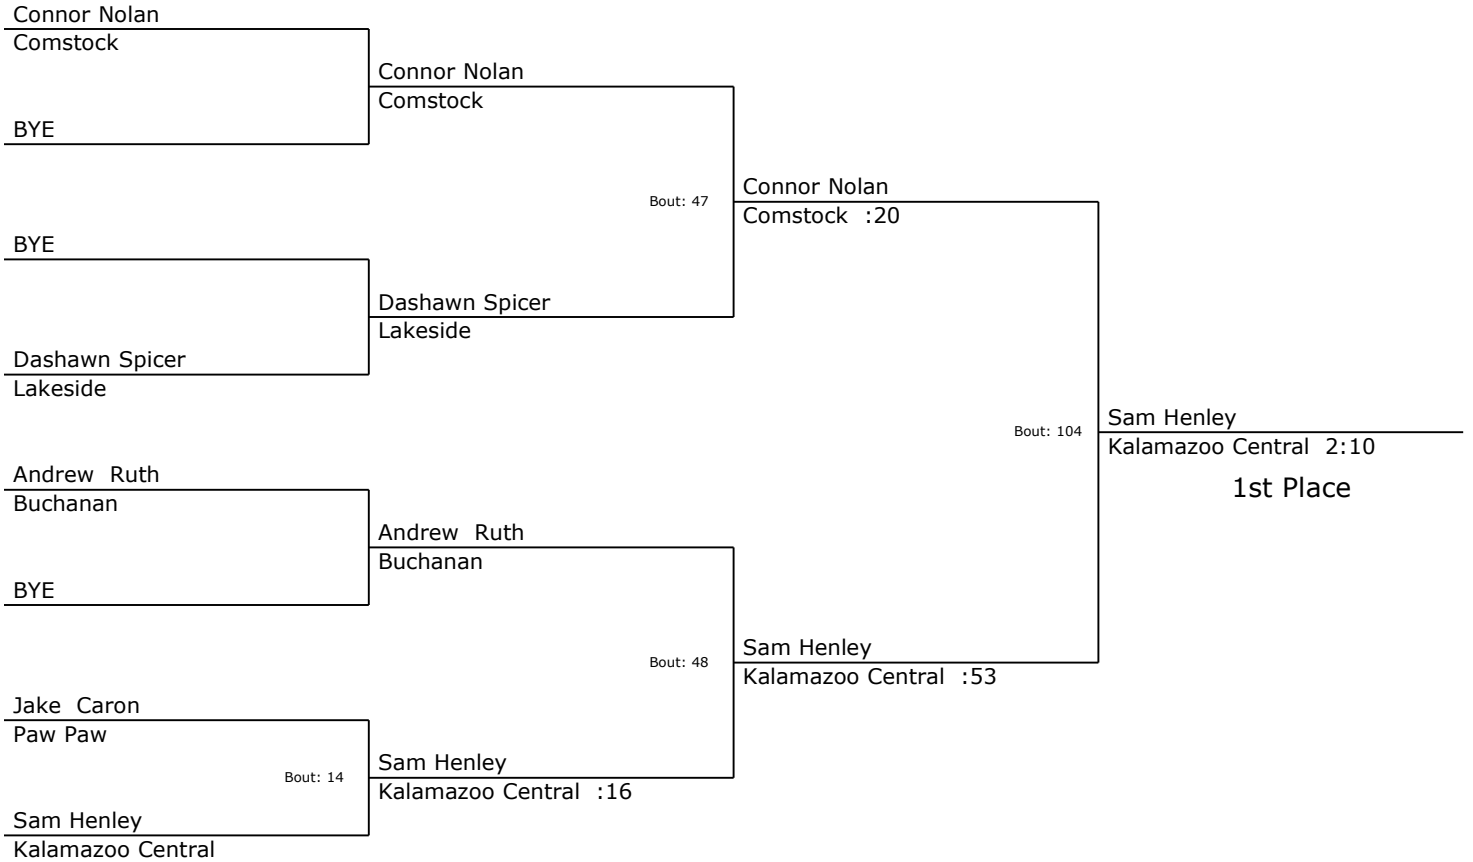

Weight: 135

12/30/2017

2017 Horseshoe Classic

Weight: 140

12/30/2017

2017 Horseshoe Classic

Weight: 145

12/30/2017