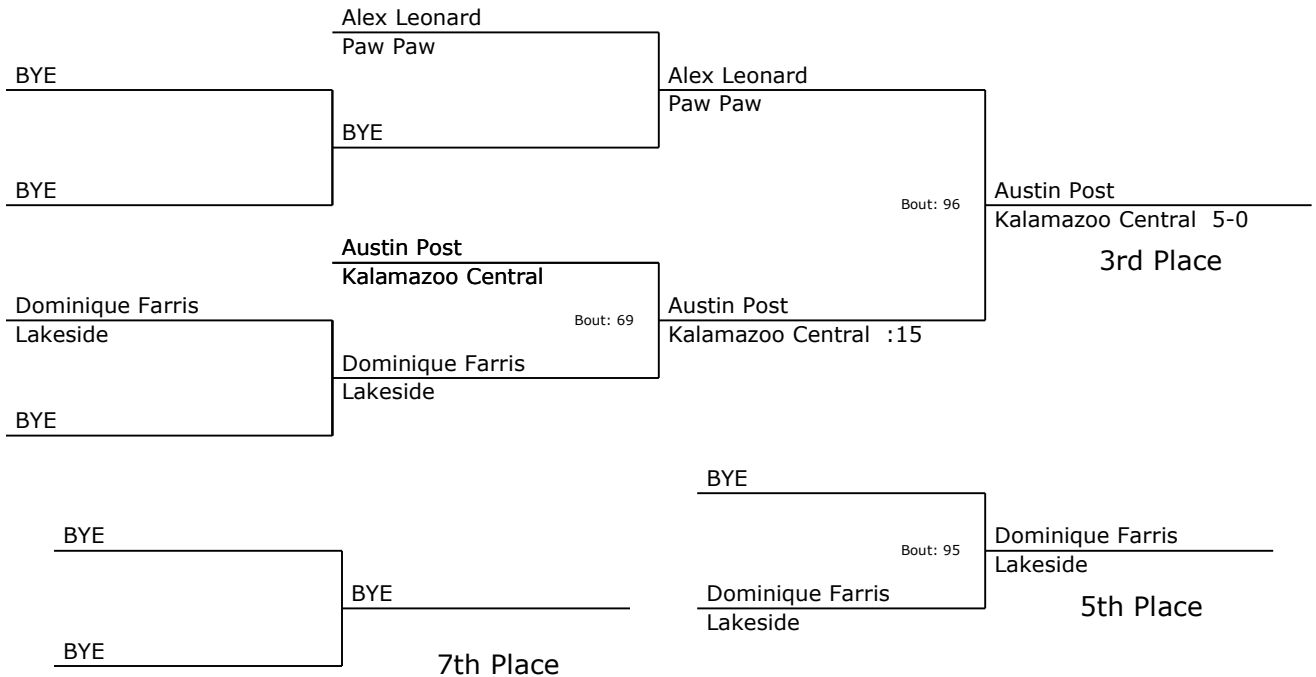

12/30/2017

2017 Horseshoe Classic

Weight: 125

12/30/2017

2017 Horseshoe Classic

Weight: 130

12/30/2017

2017 Horseshoe Classic