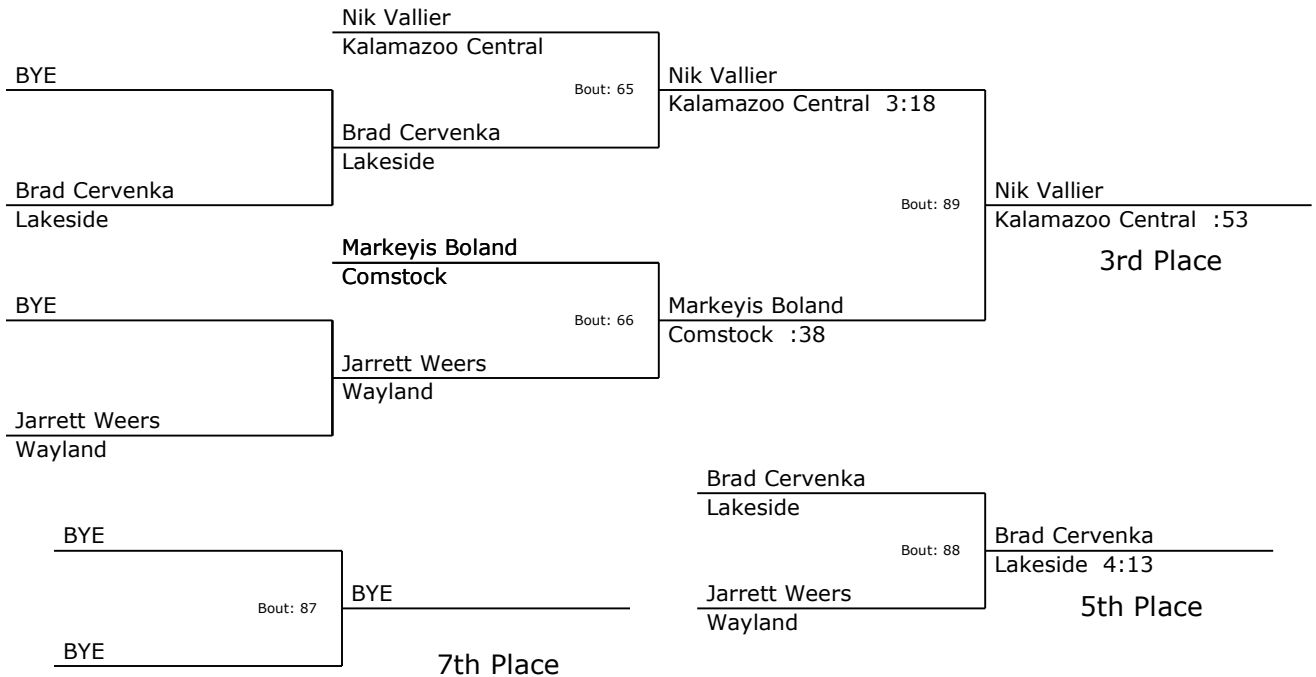

2017 Horseshoe Classic

Weight: 119

12/30/2017