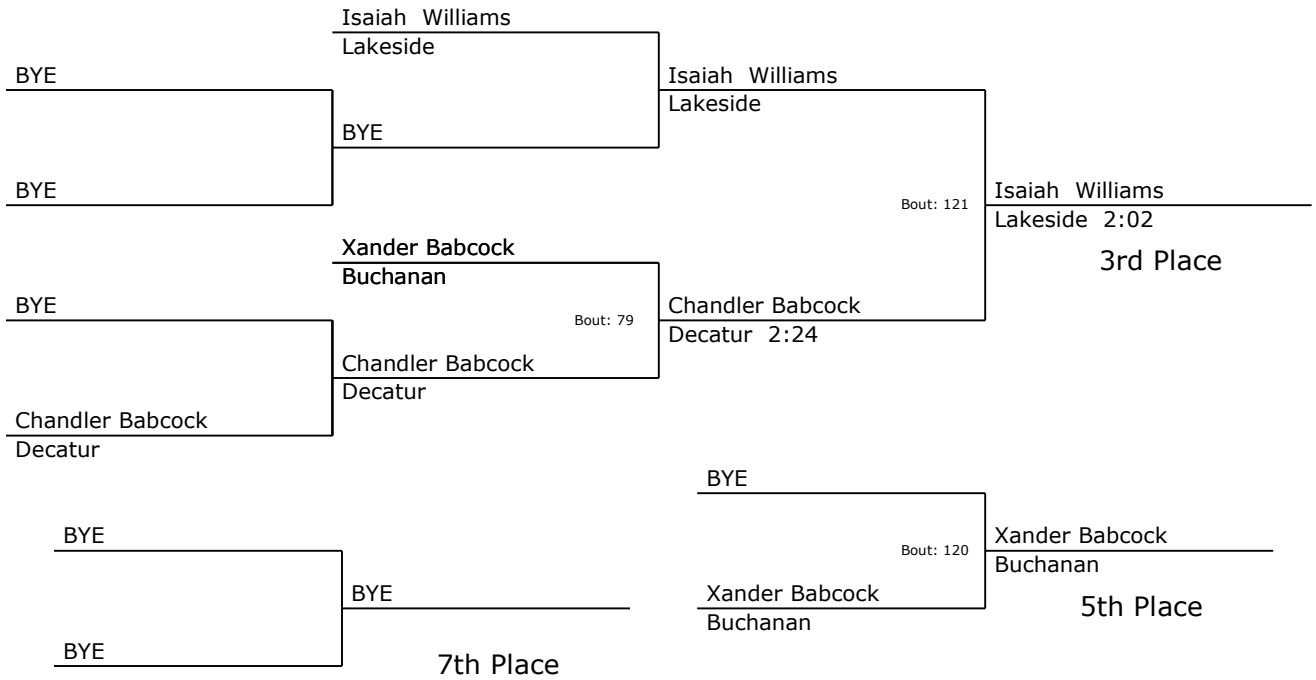

2017 Horseshoe Classic

Weight: 189

12/30/2017