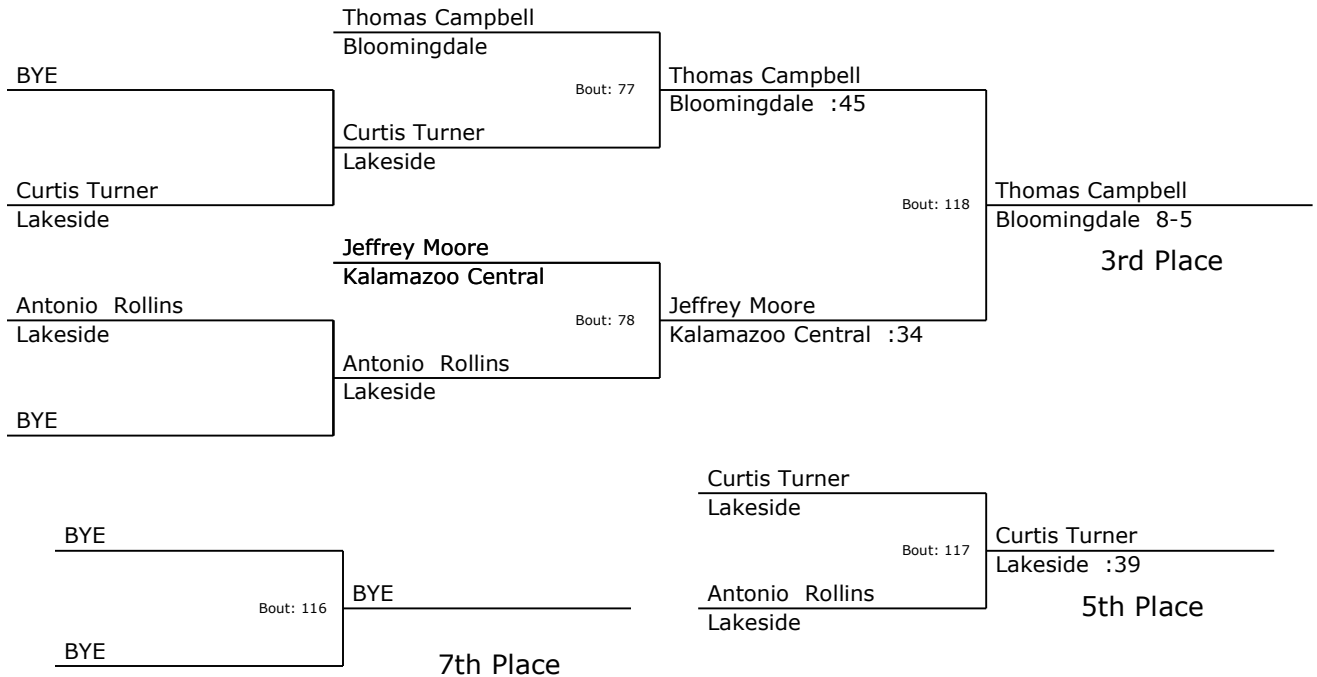

2017 Horseshoe Classic

Weight: 171

12/30/2017