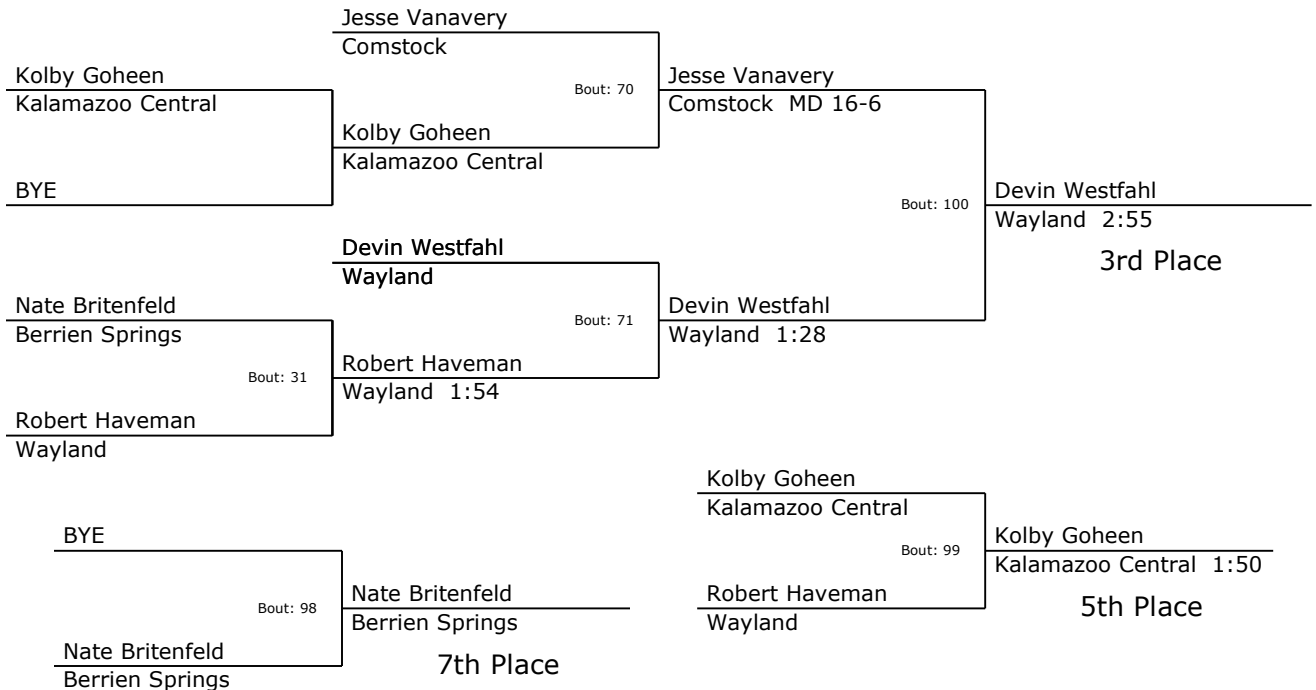

2017 Horseshoe Classic

Weight: 135

12/30/2017