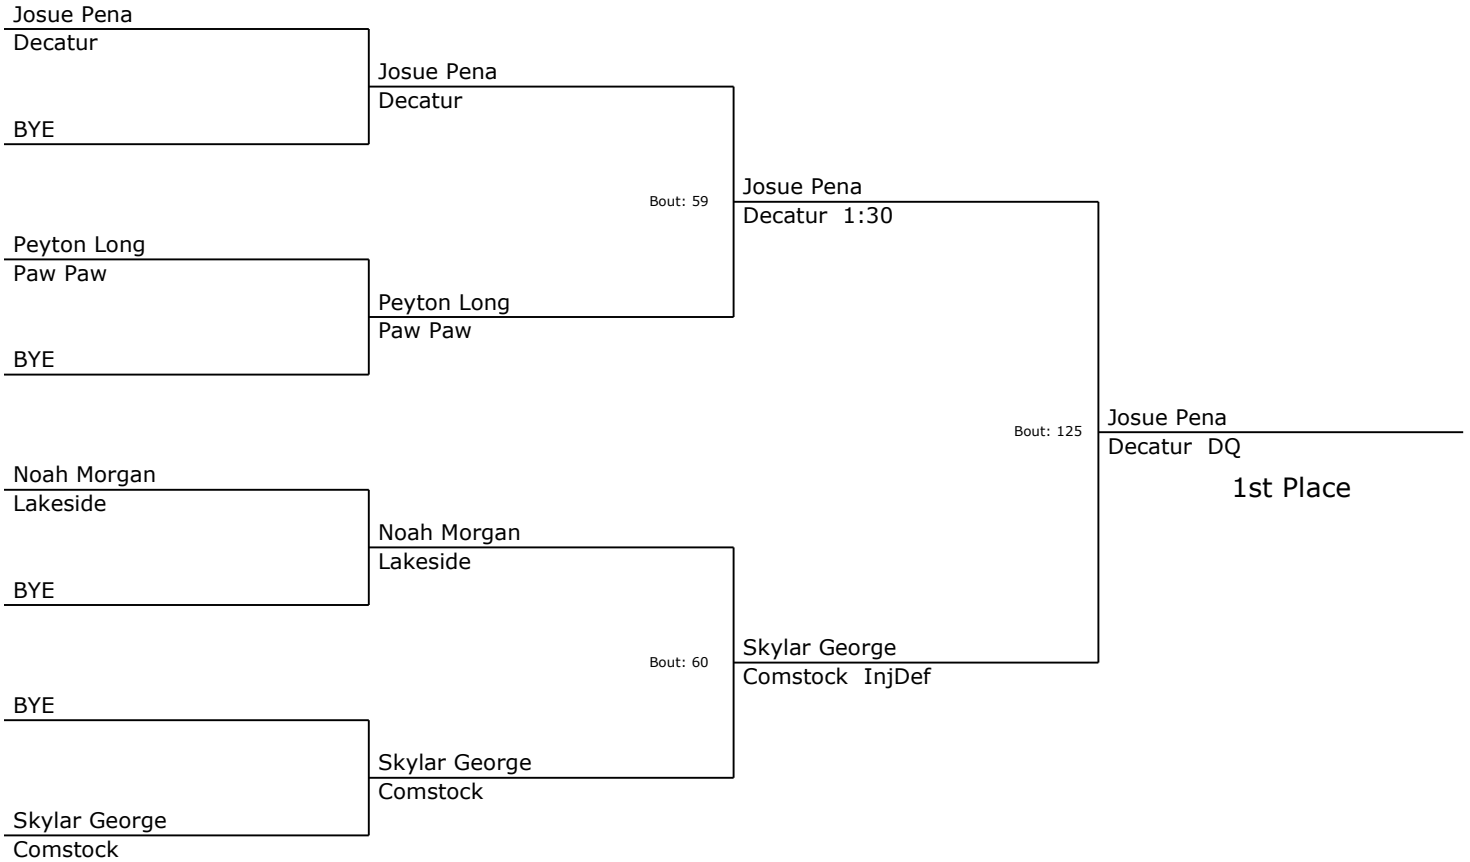

12/30/2017

2017 Horseshoe Classic

Weight: 189

12/30/2017

2017 Horseshoe Classic

Weight: 215

12/30/2017

2017 Horseshoe Classic