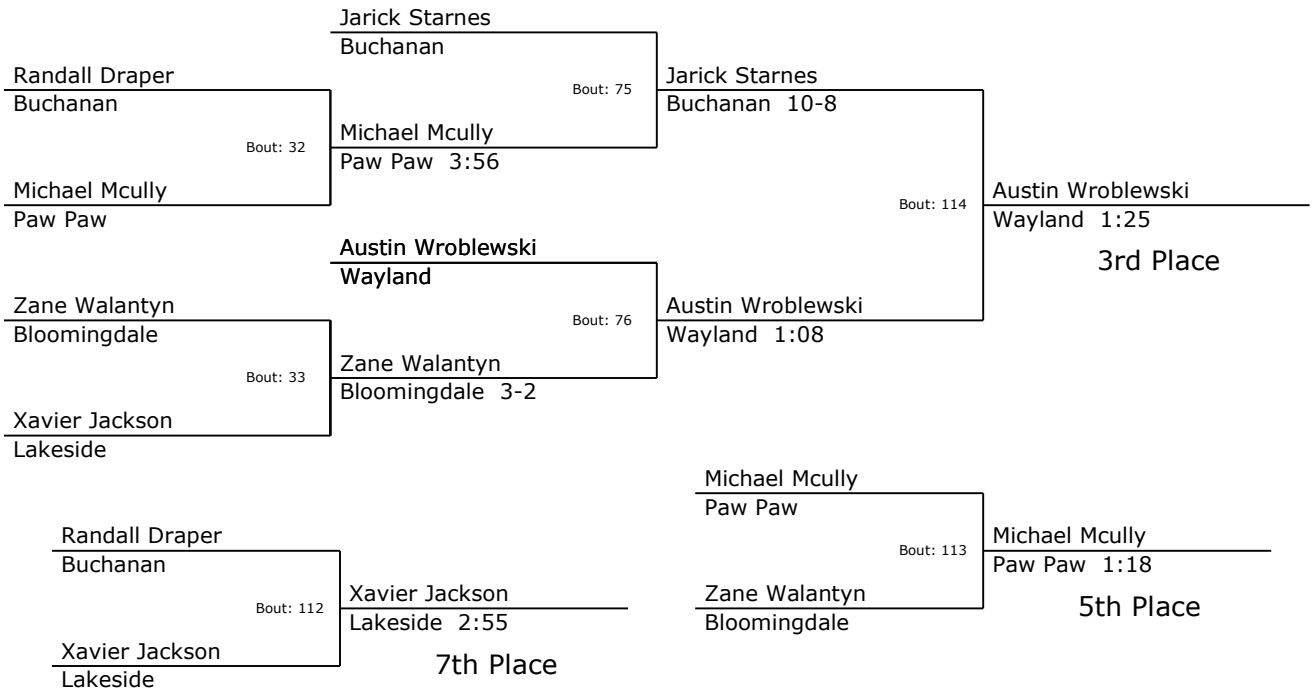

2017 Horseshoe Classic

Weight: 152

12/30/2017

2017 Horseshoe Classic

Weight: 160

12/30/2017

2017 Horseshoe Classic

Weight: 171