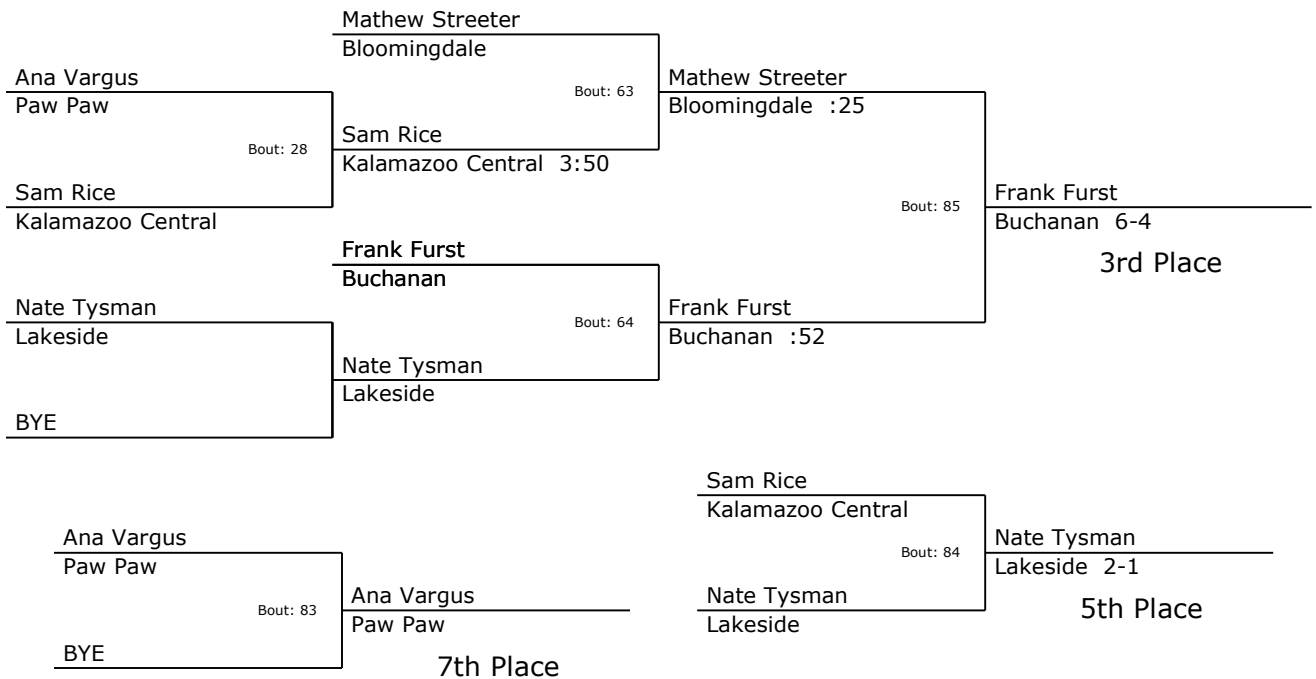

2017 Horseshoe Classic

Weight: 103

12/30/2017

2017 Horseshoe Classic

Weight: 112

12/30/2017

2017 Horseshoe Classic

Weight: 119

12/30/2017

2017 Horseshoe Classic

Weight: 125

12/30/2017

2017 Horseshoe Classic

Weight: 130

12/30/2017

2017 Horseshoe Classic